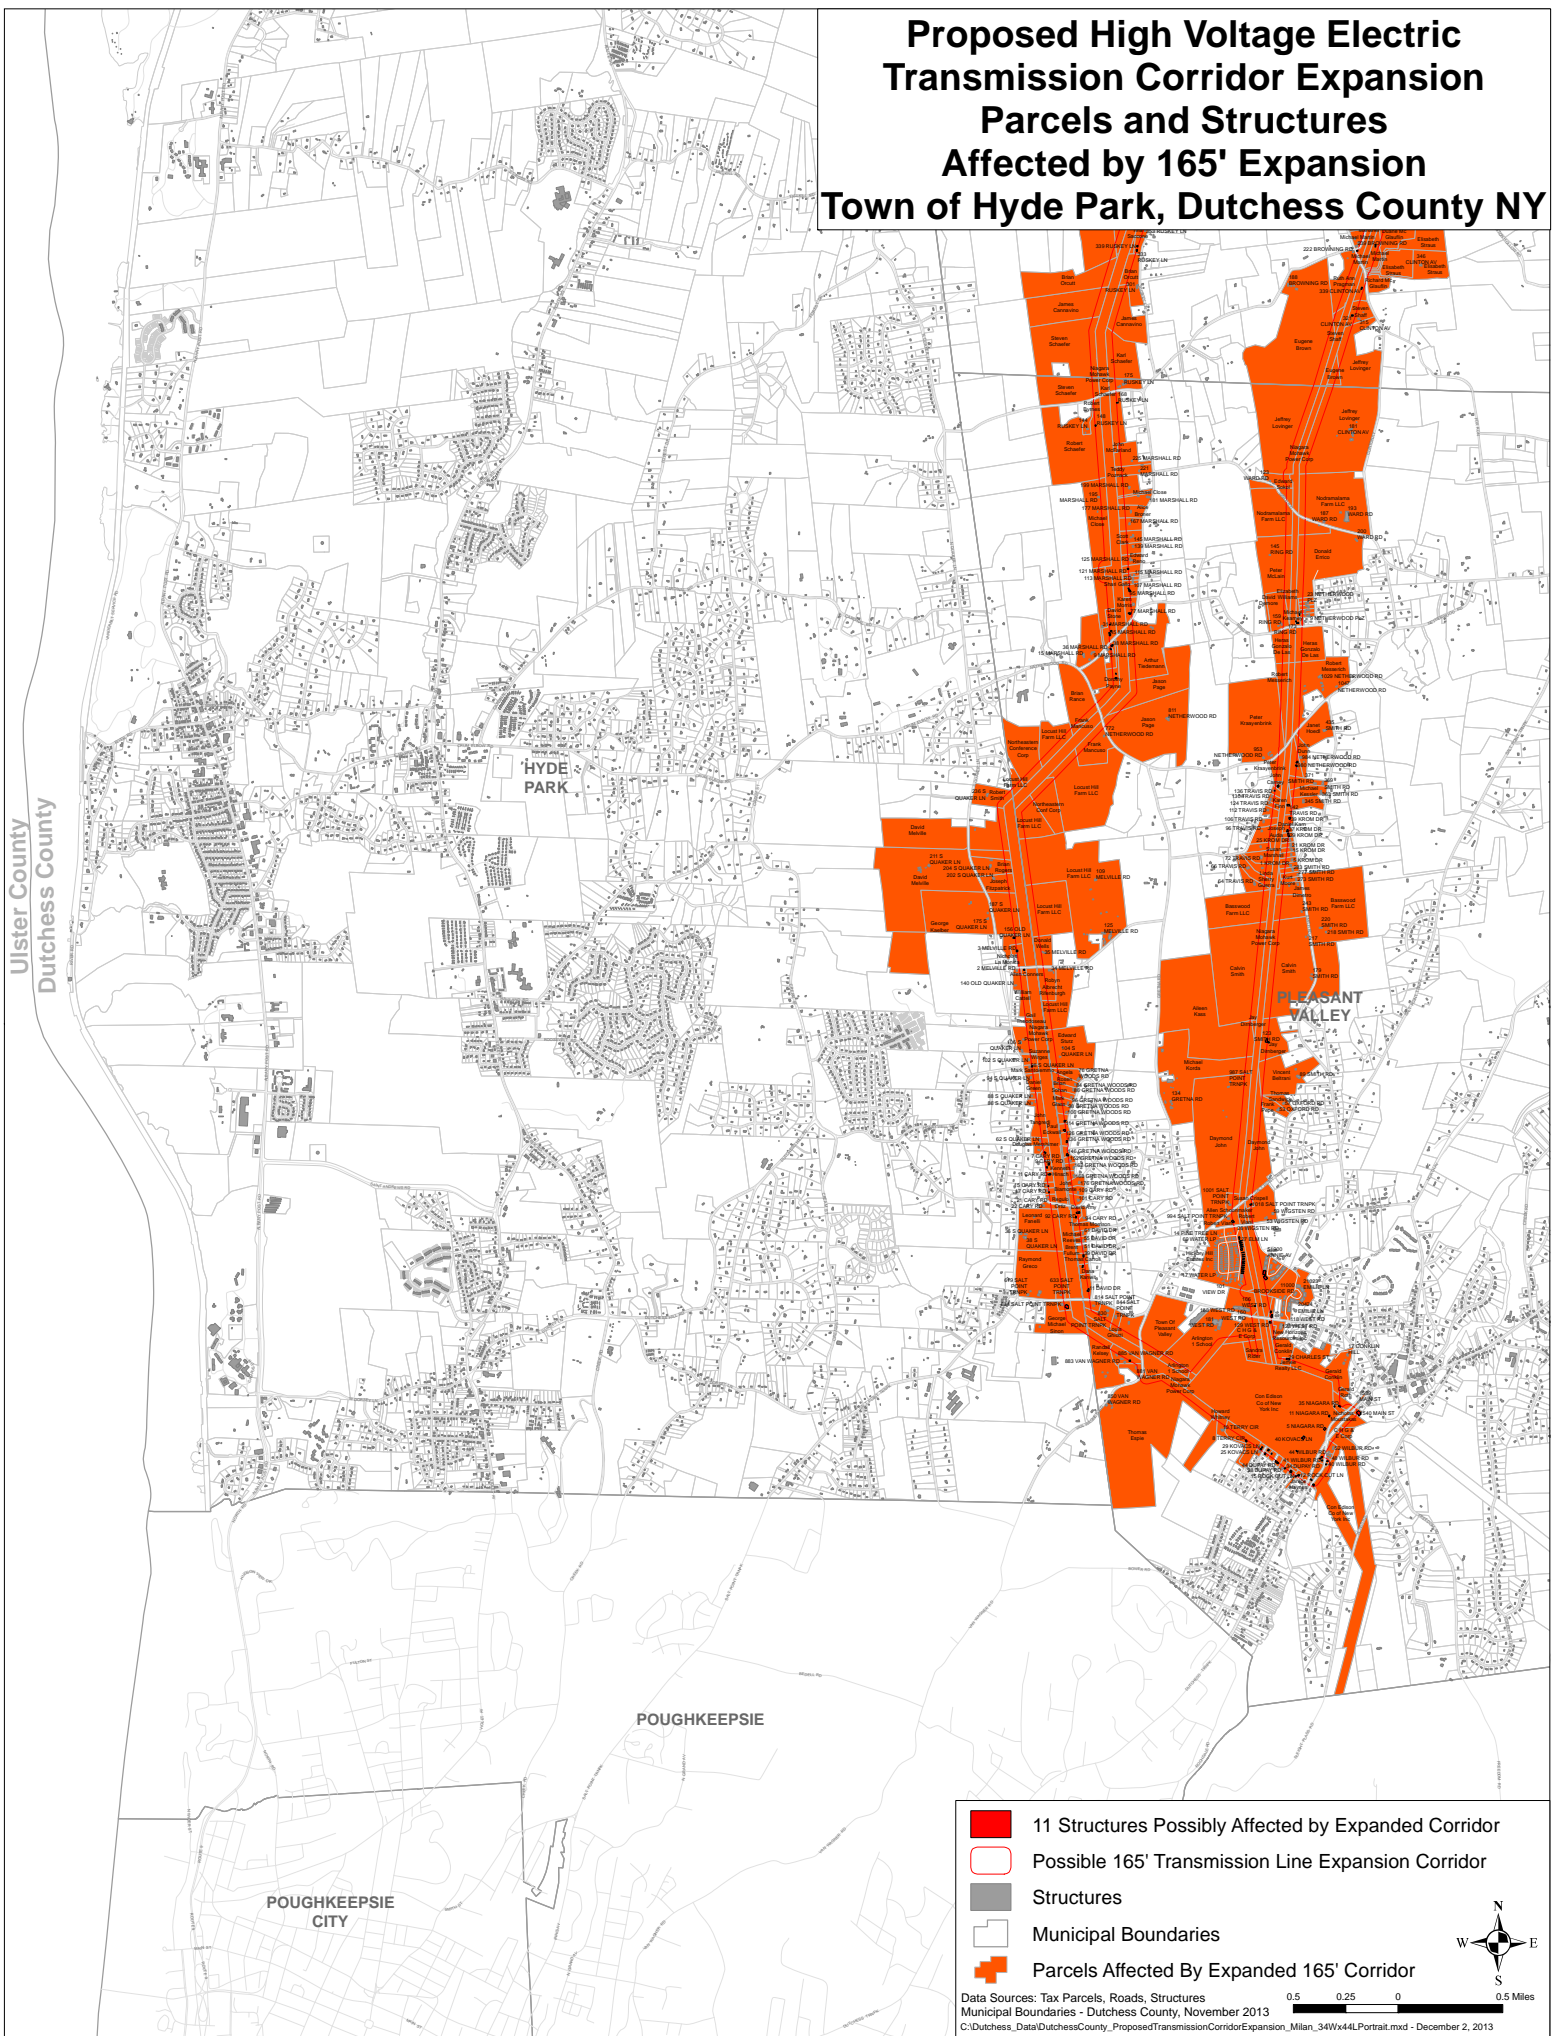

Proposed High Voltage Electric Transmission Corridor Expansion Parcels and Structures Affected by 165' Expansion Town of Hyde Park, Dutchess County NY

Ulster County
Dutchess County

HYDE
PARK

PLEASANT
VALLEY

POUGHKEEPSIE

POUGHKEEPSIE
CITY

- 11 Structures Possibly Affected by Expanded Corridor
- Possible 165' Transmission Line Expansion Corridor
- Structures
- Municipal Boundaries
- Parcels Affected By Expanded 165' Corridor